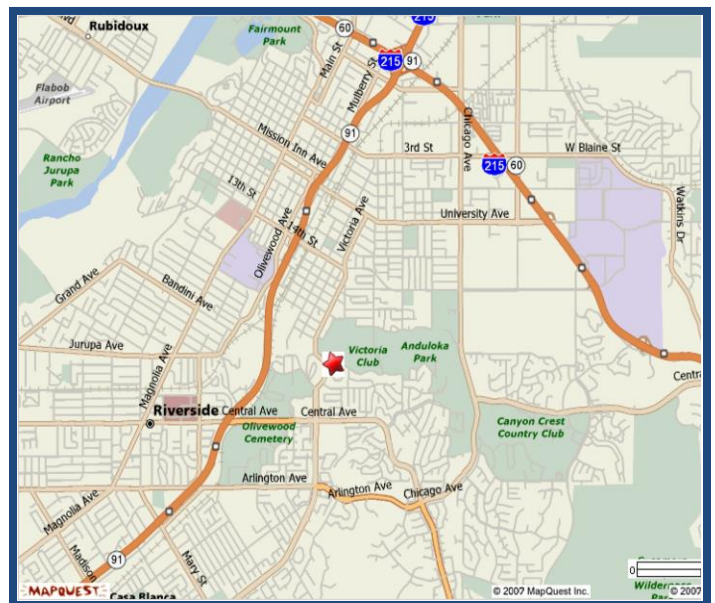

KB HOME GOLF CLASSIC & TENNIS FRIENDLY

Benefiting

Riverside University Health System Foundation

Monday, April 20, 2020 - Victoria Club, Riverside, CA

TENNIS & PICKLEBALL PLAYER INFORMATION

Schedule of Activities

- 1:00 P.M. Tennis and Pickleball Registration Opens
- 1:15 P.M. Tennis Courts Open for Practice
- 2:00 P.M. Tennis and Pickleball Friendly Competition Begins
- 4:00 P.M. Time Allotted for Freshening-Up in the Clubhouse
- 4:30 P.M. Reception
- 5:00 P.M. Awards Banquet
- 6:30 P.M. Adjourn!

Directions

Victoria Club

2521 Arroyo Drive
Riverside, CA 92506
(951) 684-5035

From the 91 Freeway:

- Exit Central Avenue
- East Central Avenue
- Left Victoria Avenue
- Right Arroyo Drive
- Left To the Golf Course

Dress Code

Tennis attire, please. Collared shirts. No blue jeans or denim. Shorts must be no more than 4" above the knees.

About the Courts

There are five professionally lit hard tennis courts.

The atmosphere surrounding the courts is both private and beautiful with tree top views of mature pine and eucalyptus. The facility is highlighted by a sunken center court with stadium seating on one side.

Every year the Victoria Club hosts 3 tournaments: the Men's Singles Championship held in May, the Junior Satellite Tournament held in August, and the Holiday Doubles Tournament in December.

Tournament Coordinator, Philip Di Nova, is your contact for questions.
(818) 430-3276 or philipdinova@gmail.com